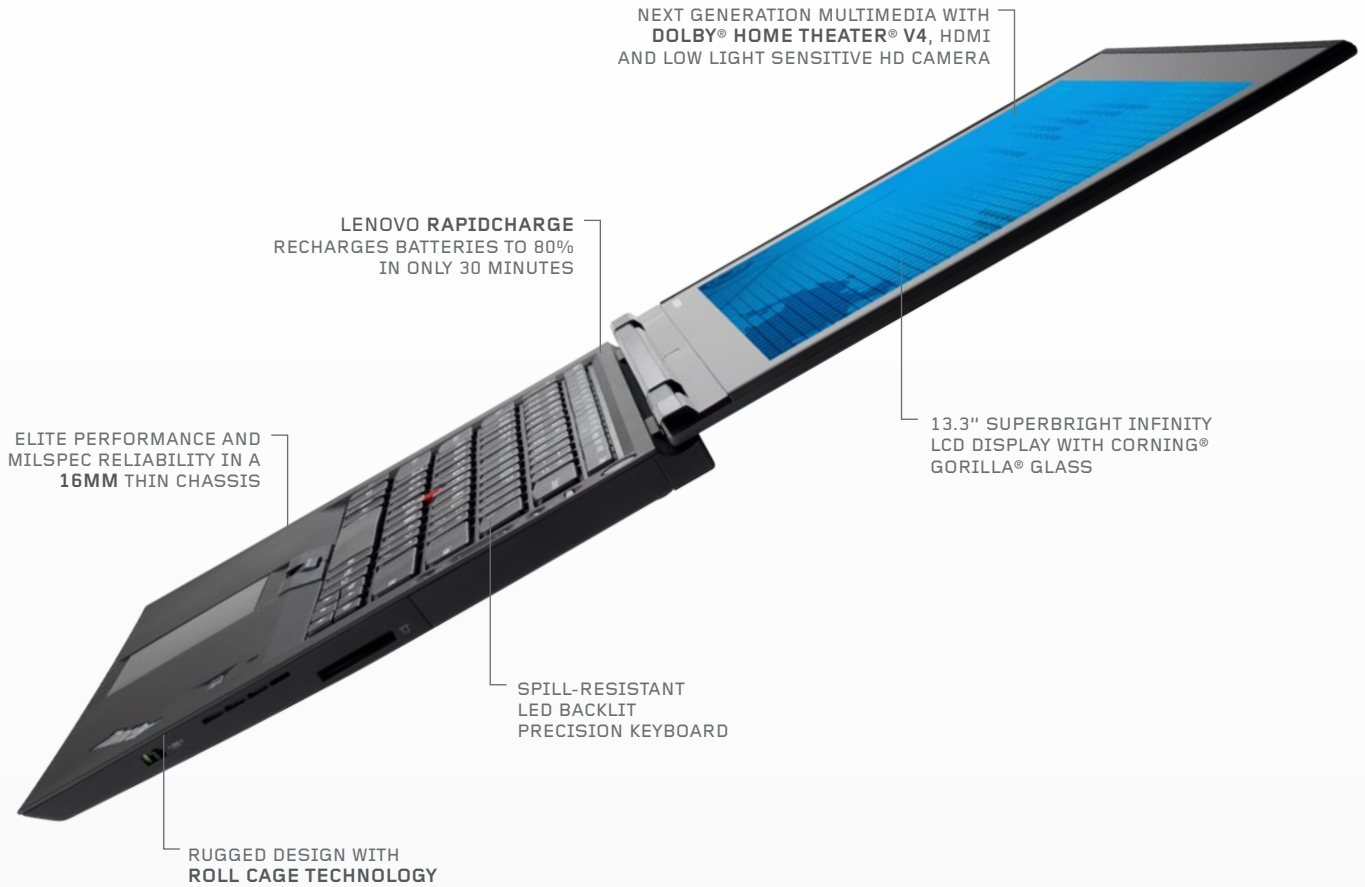

Lenovo® recommends Windows® 7 Professional.

lenovo® **FOR**
THOSE
WHO DO.

THE LENOVO® THINKPAD® X1 NOTEBOOK

PUTS MORE TIME ON YOUR SIDE