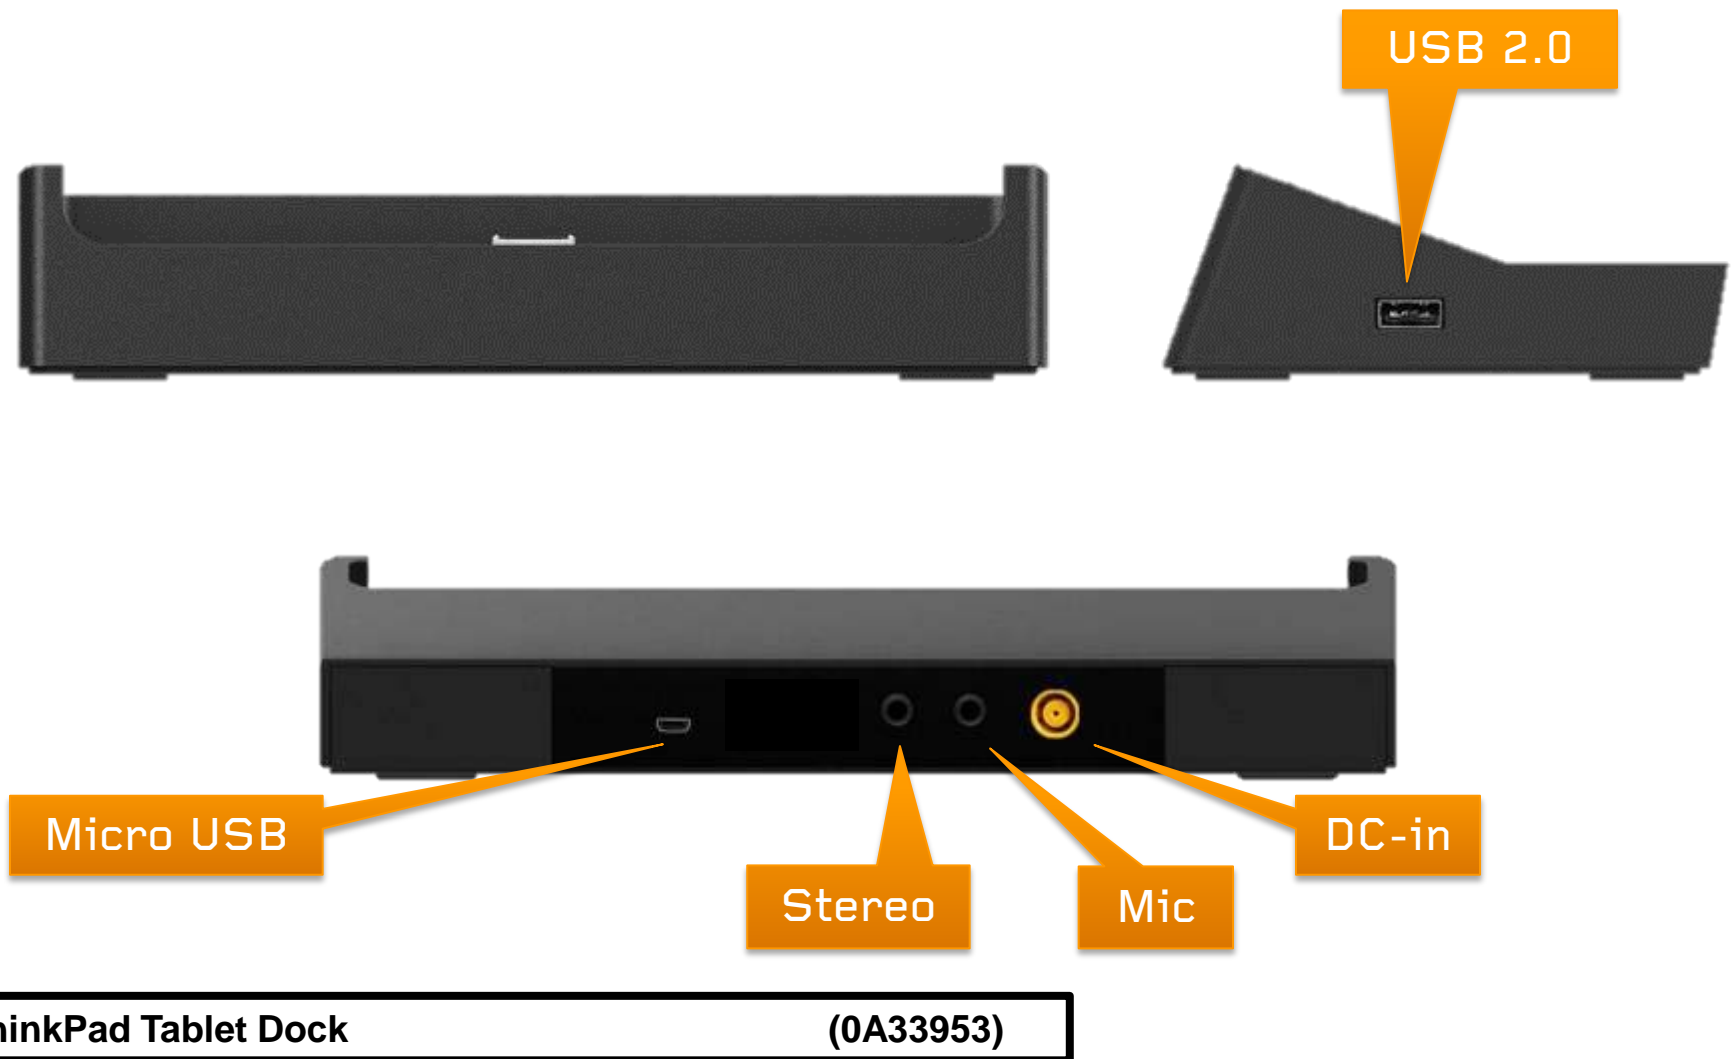

# ThinkPad Tablet Dock

- **Provides a fast, easy way to connect external devices to the ThinkPad Tablet**
  - Simply slide the tablet into the docking cradle and be instantly connected to USB devices, a ThinkPad laptop, and audio devices
  - Includes a 65W AC Adapter for fast charging
- Instant charging, data synchronization, device expansion
- Holds the tablet in an ergonomic, vertical reading position
- Available ports:
  - USB 2.0
  - Micro USB
  - Stereo
  - Microphone
  - DC Power

**ThinkPad Tablet Dock**

**(0A33953)**

# ThinkPad Tablet Keyboard Folio Case

- Provides a Keyboard with optical TrackPoint in a folio case for a faster way to interface with the Tablet when using e-mail and office applications
- When on the move, simply fold up the case and go. No need to remove the Tablet and place it in another case
- Leather folio
- Wired keyboard with optical TrackPoint
- Optimized for Android, including buttons for home, back, menu, search
- Multimedia buttons for speaker volume and mute, microphone mute, play, and pause
- Magnetic 3-position landscape stand