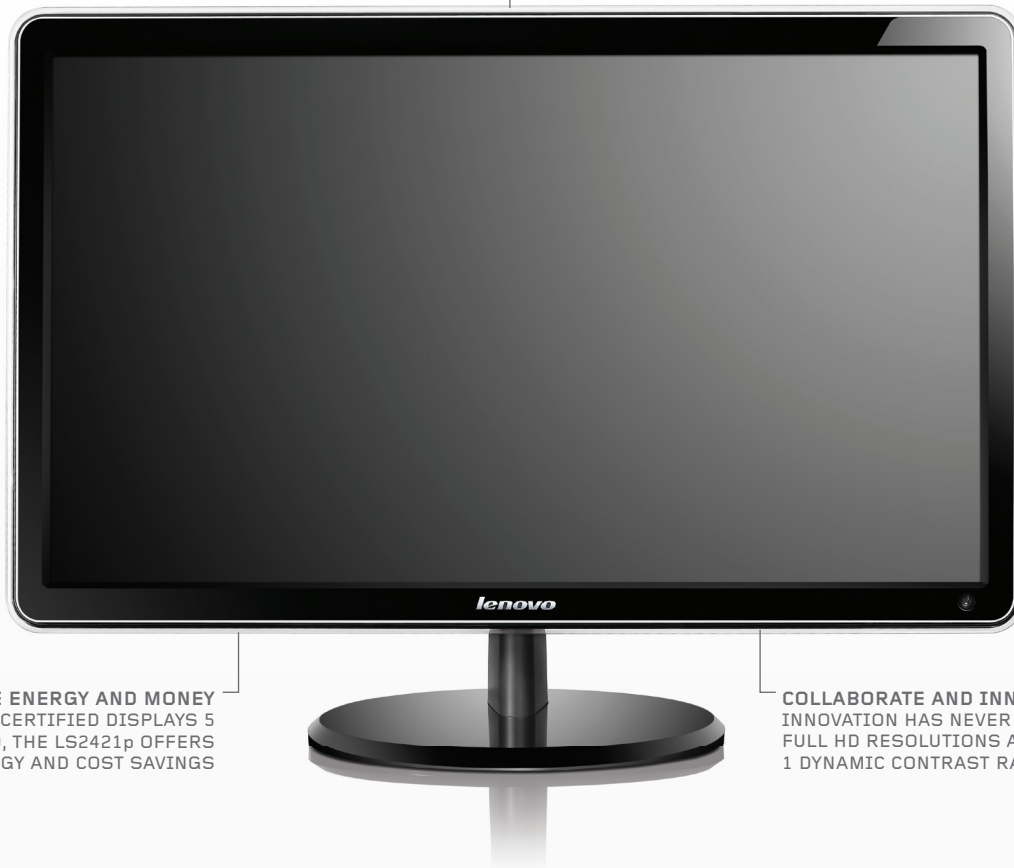

SAVE ENERGY AND MONEY
DESIGNED WITH TCO CERTIFIED DISPLAYS 5
COMPLIANCE IN MIND, THE LS2421p OFFERS
HIGH ENERGY AND COST SAVINGS

COLLABORATE AND INNOVATE
INNOVATION HAS NEVER BEEN EASIER WITH
FULL HD RESOLUTIONS AND A 10 MILLION TO
1 DYNAMIC CONTRAST RATIO

The LS2421p Wide from Lenovo is a contemporarily designed monitor that reflects the way you want your business to look.

The LS2421p brings both class and capabilities to the workplace, with a superfast response time of 5 milliseconds and wide viewing angles. The HDMI port, dazzlingly clear LED display and 1080p HD resolution deliver breathtaking visual quality.

Additionally, the LS2421p offers four USB ports for device connections and touch OSD buttons for you to quickly switch display settings to suit your needs. The LS2421p also offers high savings, designed in keeping with TCO Certified Displays 5 specifications.

For SMB users, the LS2421p presents the ultimate in sleek and aesthetic design, with unmatched display values.

lenovo® FOR THOSE WHO DO.

SPECIFICATIONS

LED PANEL

Panel Size	23.6" Wide
Aspect Ratio	Wide (16:9)
Resolution	1920 x 1080
Screen Dimensions (W x H)	521.28 x 239.22mm
Pixel Pitch	0.2715 x 0.2715mm
Dot/Pixel Per Inch (DP/PPI)	94
Brightness	300cd/m ²
Contrast Ratio	1000:1
Dynamic Contrast Ratio	10,000,000:1
Viewing Angle (H/V at CR 10:1)	170°/160°
Response Time (Typical)	5ms
Panel Type	TN - White LED BLU
Color Gamut	72% NTSC
Number of Colors	16.7M
Novo Vision	Yes